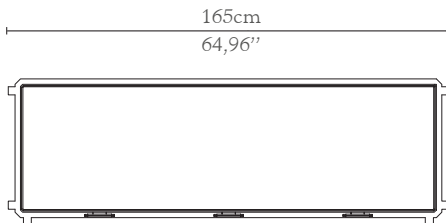

CABINETS & BOOKCASES

WALTZ | dresser

DIMENSIONS

Width: 165cm | 64,96''

Depth: 55cm | 21,65''

Height: 83cm | 32,67''

MATERIALS

Body: Brass, Wood, Glass & Leather

STANDARD FINISHES

Body: Polished brass, Black lacquer, Walnut Root, Smoked Glass & Black Leather

WEIGHT

Aprox: 70kg | 154,32lbs

PACKAGING

Volume: 1,3m³ | 45,91ft³

Weight: 80kg | 176,37lbs