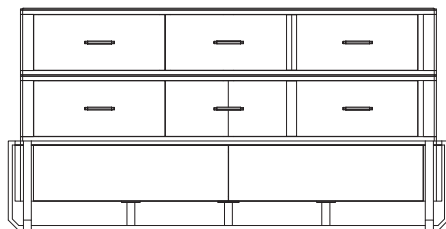

CABINETS & BOOKCASES

WALTZ | dresser

DIMENSIONS

Width: 165cm | 64,96''

Depth: 55cm | 21,65''

Height: 83cm | 32,67''

MATERIALS

Body: Brass, Wood, Glass & Leather

STANDARD FINISHES

Body: Polished brass, Black lacquer, Walnut Root, Smoked Glass & Black Leather

WEIGHT

Aprox: 70kg | 154,32lbs

PACKAGING

Volume: 1,3m³ | 45,91ft³

Weight: 80kg | 176,37lbs