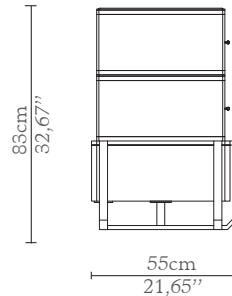

CABINETS & BOOKCASES

WALTZ | dresser

DIMENSIONS

Width: 165cm | 64,96''

Depth: 55cm | 21,65''

Height: 83cm | 32,67''

MATERIALS

Body: Brass, Wood, Glass & Leather

STANDARD FINISHES

Body: Polished brass, Black lacquer, Walnut Root, Smoked Glass & Black Leather

WEIGHT

Aprox: 70kg | 154,32lbs

PACKAGING

Volume: 1,3m³ | 45,91ft³

Weight: 80kg | 176,37lbs