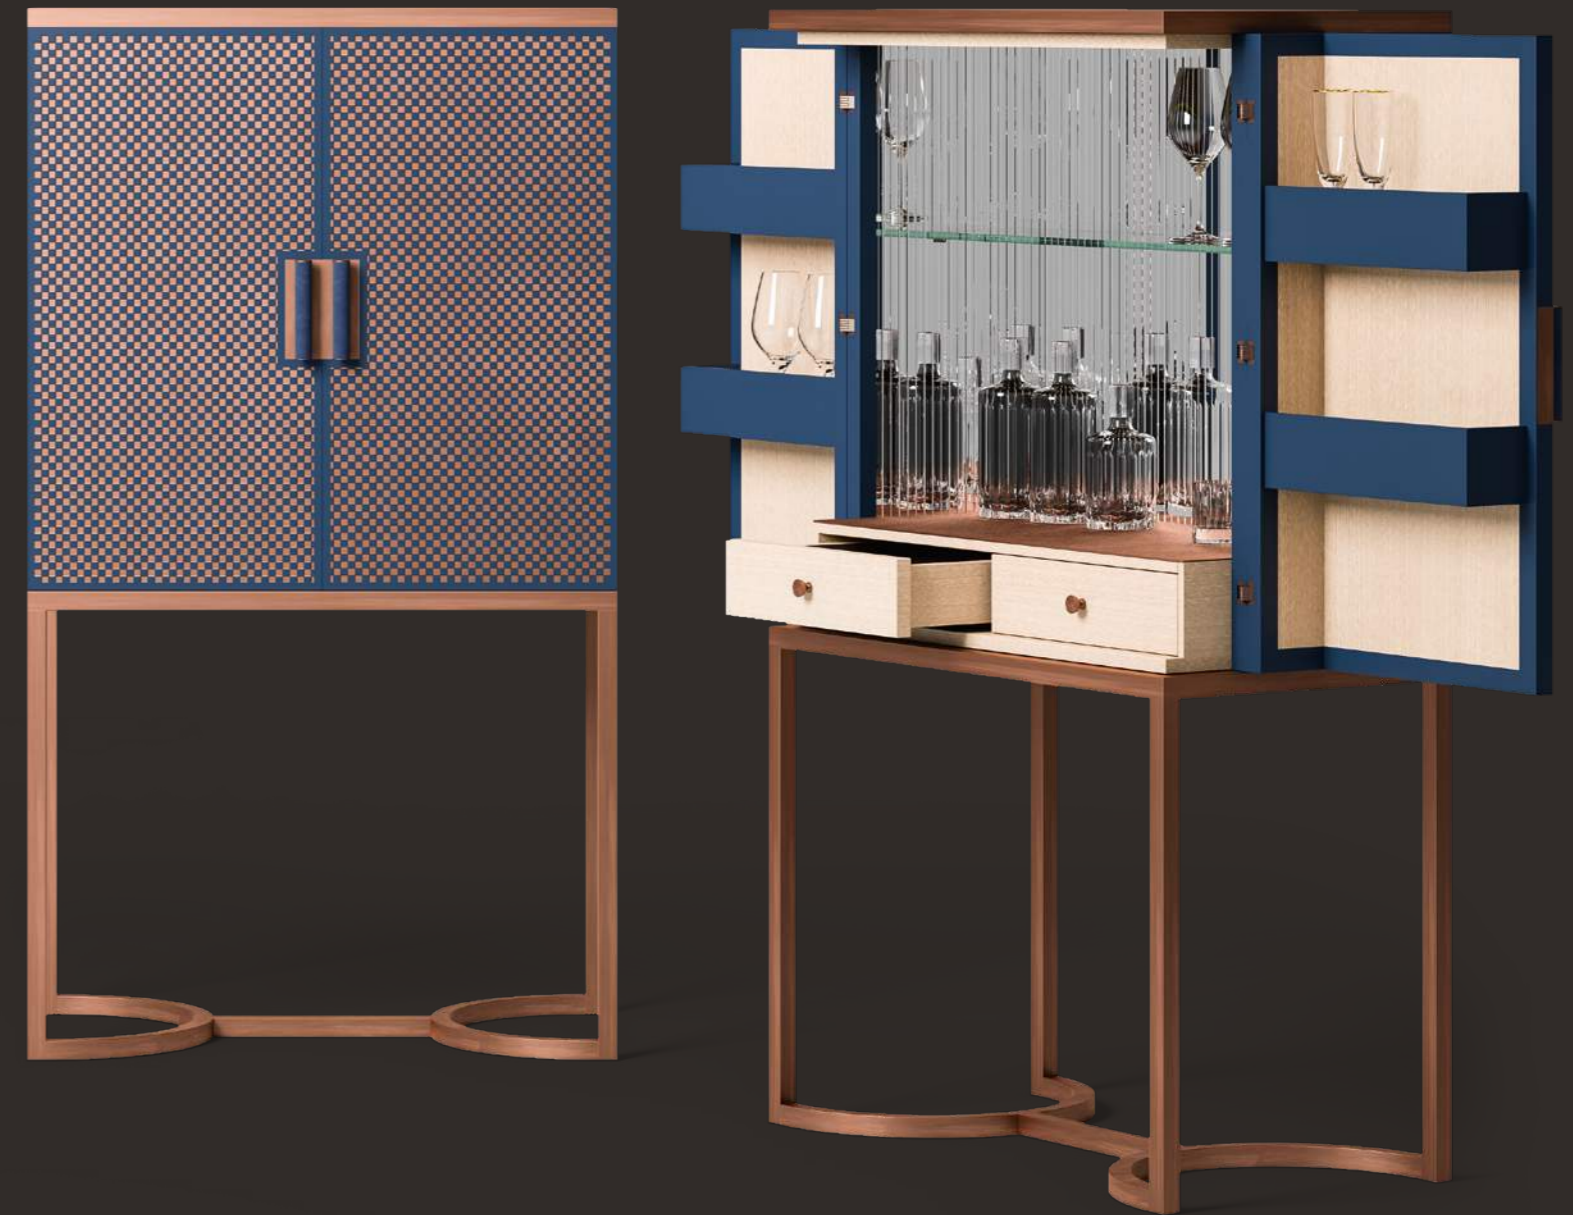

HIGH SIDE TABLE  
MARBLE TOP AND  
METAL STRUCTURE

COFFEE TABLE  
UPPER GLASS  
TOP, VENEERED  
LOWER TOP. METAL  
STRUCTURE

BAR STOOL  
UPHOLSTERED  
WITH LEATHER

BAR CABINET  
VELVET LACQUERED  
DOORS WITH METAL  
ENGRAVED DESIGN.  
METAL BASE