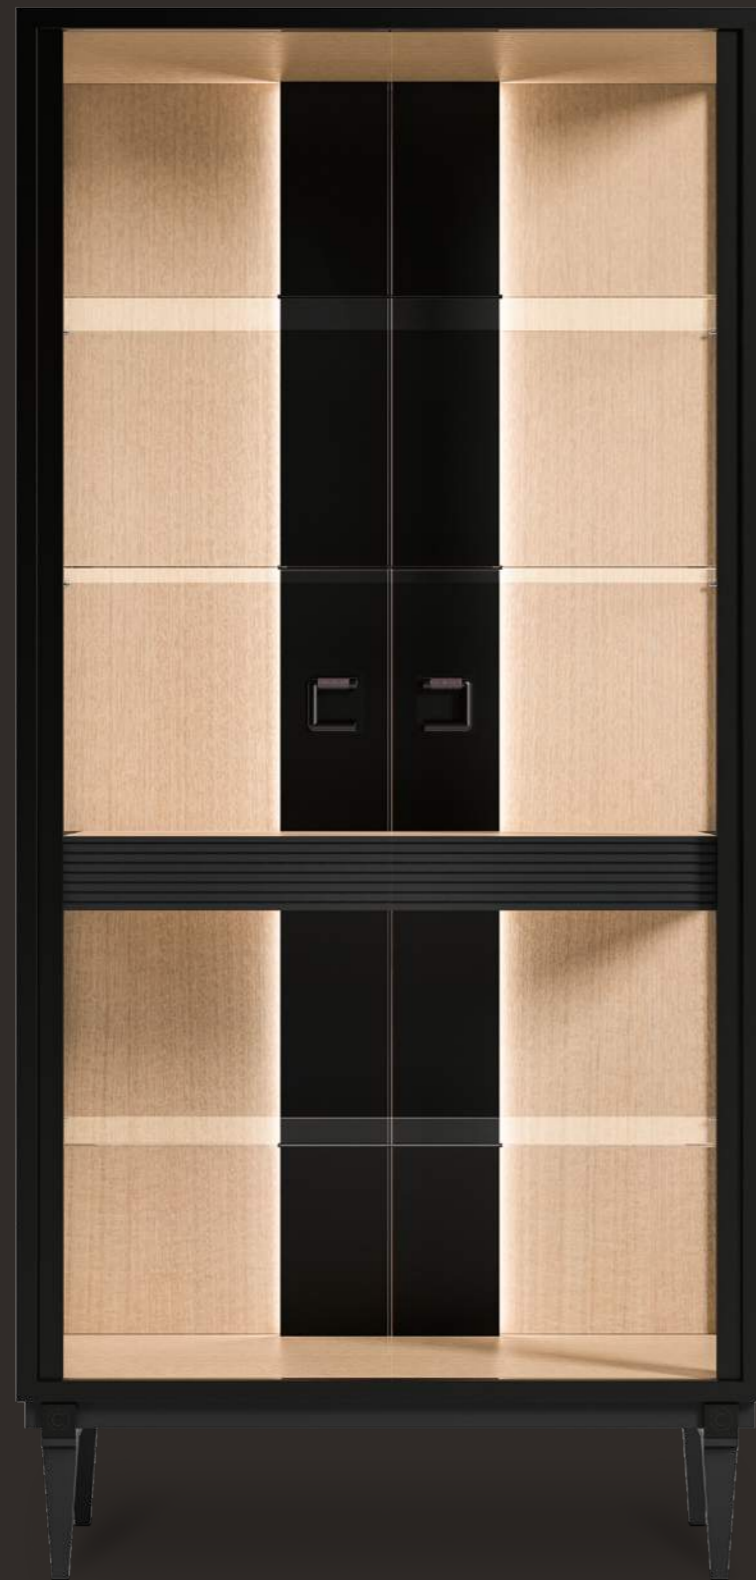

HIGH COFFEE TABLE  
WITH VENEERED  
TOP AND METAL  
STRUCTURE

SOFA SIDE TABLE  
WITH VENEERED  
TOP AND METAL  
STRUCTURE

BOOKCASE WITH VENEERED BACKSIDE, VELVET LACQUERED DOORS AND DRAWERS, METAL STRUCTURE.

SIDEBOARD WITH  
FOUR DOORS:  
VELVET LACQUERED  
AND VENEERED.  
NERO METAL TOP.

SHOWCASE WITH GLASS DOORS, METAL  
AND VENEERED ENLIGHTENED BACKSIDE  
WITH ONE EQUIPPED DRAWER.

DINING TABLE WITH  
METAL EDGES,  
VENEERED TOP AND  
LEGS.