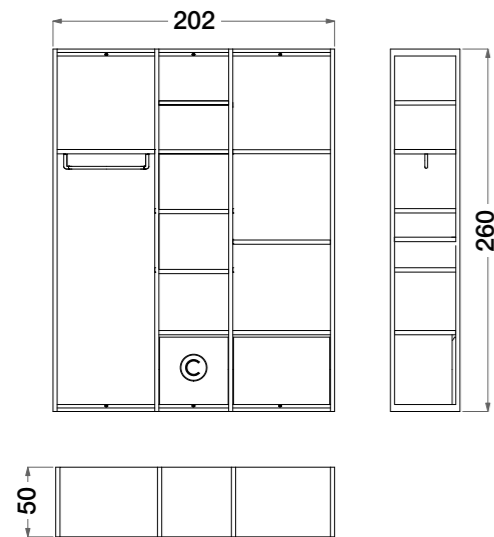

ART. BS104 | Bed

Mattress: 180x200

ART. BS105 | King size bed

Mattress: 200x200

ART. BS102 | King size bed with canopy

Mattress: 200x200

ART. S512 | Bedding wall

ART. S511 | Low chest of drawers