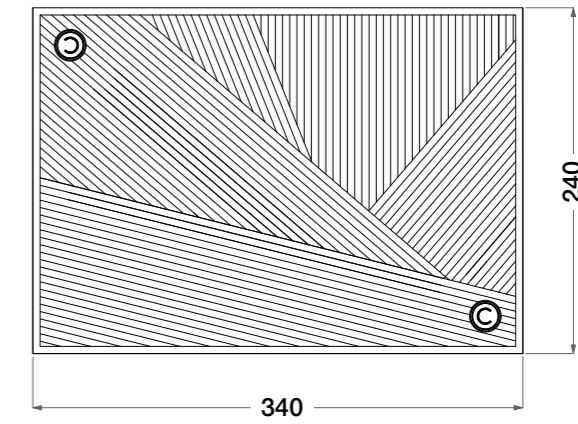

ART. S549 | Carpet