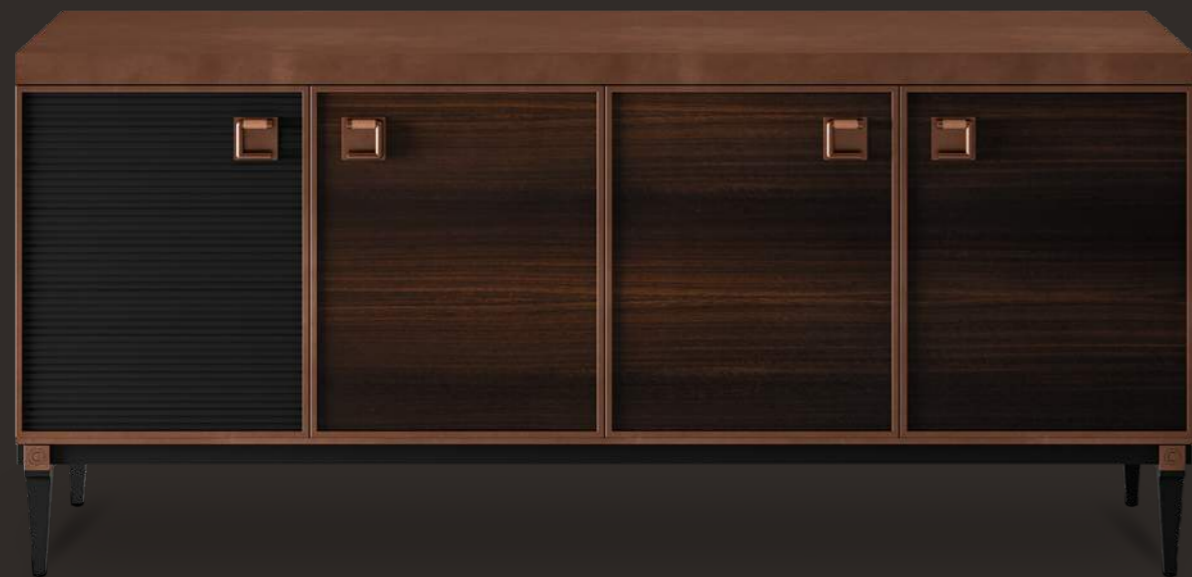

HIGH COFFEE TABLE  
WITH VENEERED  
TOP AND METAL  
STRUCTURE

SOFA SIDE TABLE  
WITH VENEERED  
TOP AND METAL  
STRUCTURE

BOOKCASE WITH VENEERED BACKSIDE, VELVET LACQUERED DOORS AND DRAWERS, METAL STRUCTURE.

BOOKCASE WITH MARBLE BACKSIDE, VENEERED DOORS AND DRAWERS, METAL STRUCTURE

DINING TABLE  
WITH MARBLE TOP,  
VENEREED AND  
METAL BASE.

CHAIR WITH  
LEATHER AND  
HANDLE.

SIDEBOARD WITH  
FOUR DOORS:  
VELVET LACQUERED  
AND VENEERED.  
BRUSHED COPPER  
METAL TOP.

SIDEBOARD WITH  
FOUR DOORS:  
VELVET LACQUERED  
AND VENEERED.  
NERO METAL TOP.

SHOWCASE WITH GLASS DOORS, METAL  
AND VENEERED ENLIGHTENED BACKSIDE  
WITH ONE EQUIPPED DRAWER.

DINING TABLE WITH  
METAL EDGES,  
VENEERED TOP AND  
LEGS.