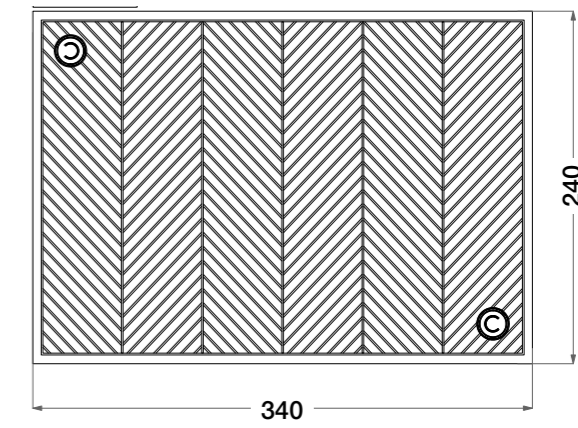

ART. S547 | Carpet