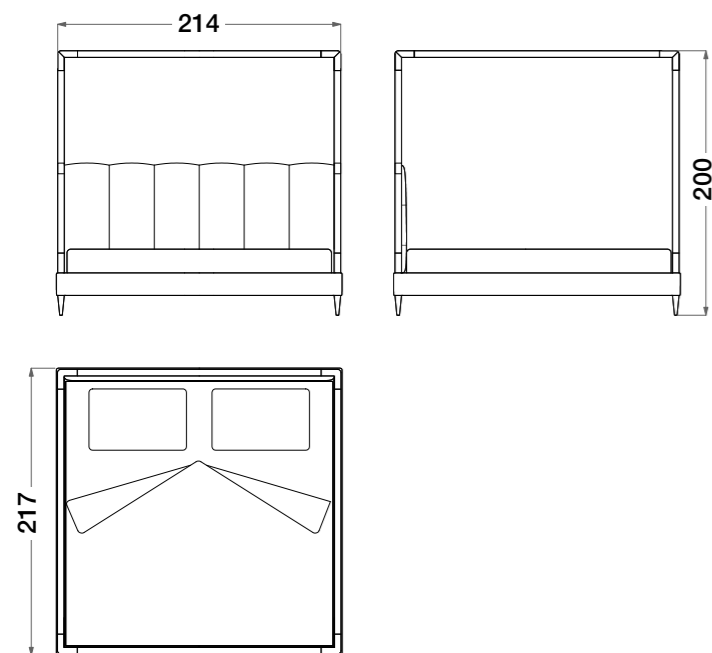

ART. BS104 | Bed

Mattress: 180x200

ART. BS105 | King size bed

Mattress: 200x200

ART. BS102 | King size bed with canopy

Mattress: 200x200

ART. S512 | Bedding wall

ART. S511 | Low chest of drawers