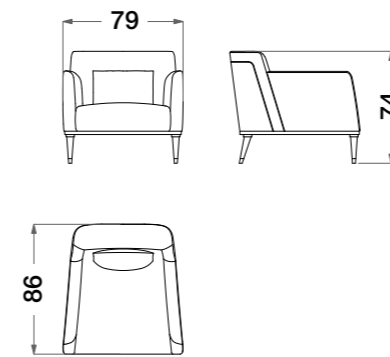

# TECHNICAL INFORMATIONS

ART. S529 | 3 seater sofa extra

ART. S530 | 3 seater sofa standard

ART. S543 | Medium coffee table

ART. S544 | High coffee table

ART. S531 | 2 seater sofa

ART. S532 | Armchair

ART. S550 | Modular sofa

ART. S537 | Occasional armchair

ART. S542 | Coffee table

ART. S551 SX / S551 DX  
Modular sofa - 2 seater ending element (right or left)

ART. S552 SX / S552 DX  
Modular sofa - 1 seater ending element (right or left)

ART. S553 | Modular sofa - 2 seater middle element

ART. S556 | Modular sofa - Corner element

ART. S559 | Occasional armchair

ART. S562 | Coffee table

ART. S554 | Modular sofa - Big corner element

ART. S557 SX / S557 DX  
Modular sofa - Chaise longue element (right or left)